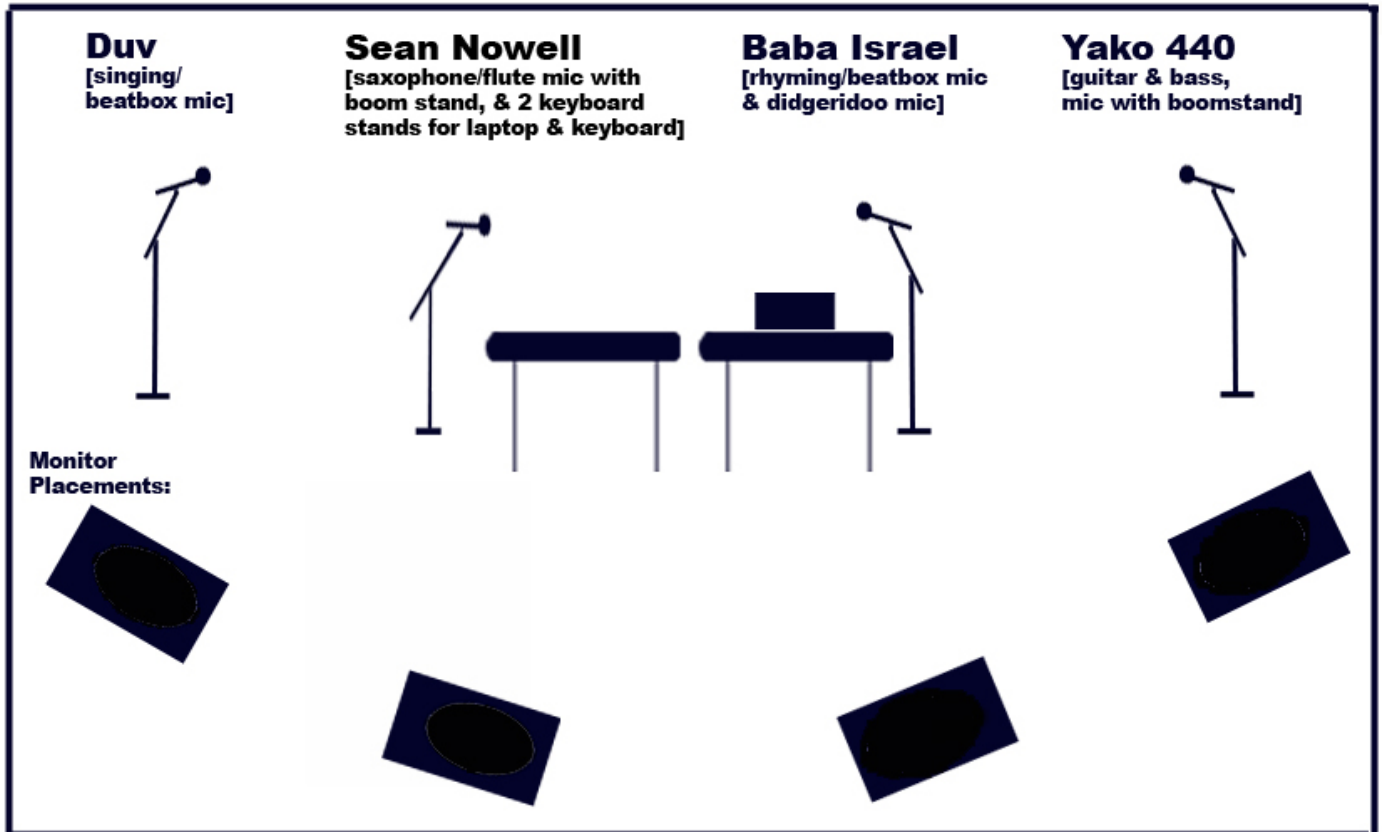

SOUL INSCRIBED

INPUT LIST:

1. Audio Interface left output
2. Audio Interface right output
3. Vocal mic- Baba Israel
4. Vocal mic- Duv
5. Vocal mic- Yako 440
6. Saxophone mic- Sean Nowell
7. Bass
8. Guitar/Kalimba

All tracks and instruments will run through our onstage audio interface and out to 8 XLR (see input list)

BACKLINE:

- 2 Keyboard stands
- 4 mic stands with booms
- at least 4 Quality stage monitors (more can be added for the lead vocals) please provide cabinets with at least 15" speakers & tweeters